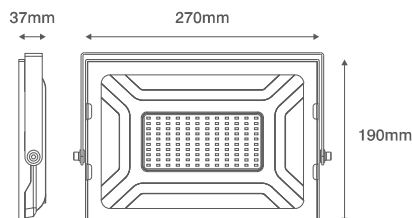

DESCRIPTION

SDLG187-50W5LM

50W Floodlight - 6500K - Black

SDLG187-100W10LM

100W Floodlight - 6500K - Black

SDLG187-50W5LM

SDLG187-100W10LM

PRODUCT APPROVALS