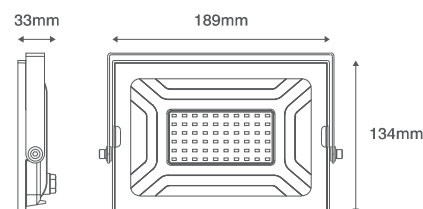

DESCRIPTION

SDLG187-50W5LM

50W Floodlight - 6500K - Black

SDLG187-100W10LM

100W Floodlight - 6500K - Black

SDLG187-50W5LM

SDLG187-100W10LM

PRODUCT APPROVALS